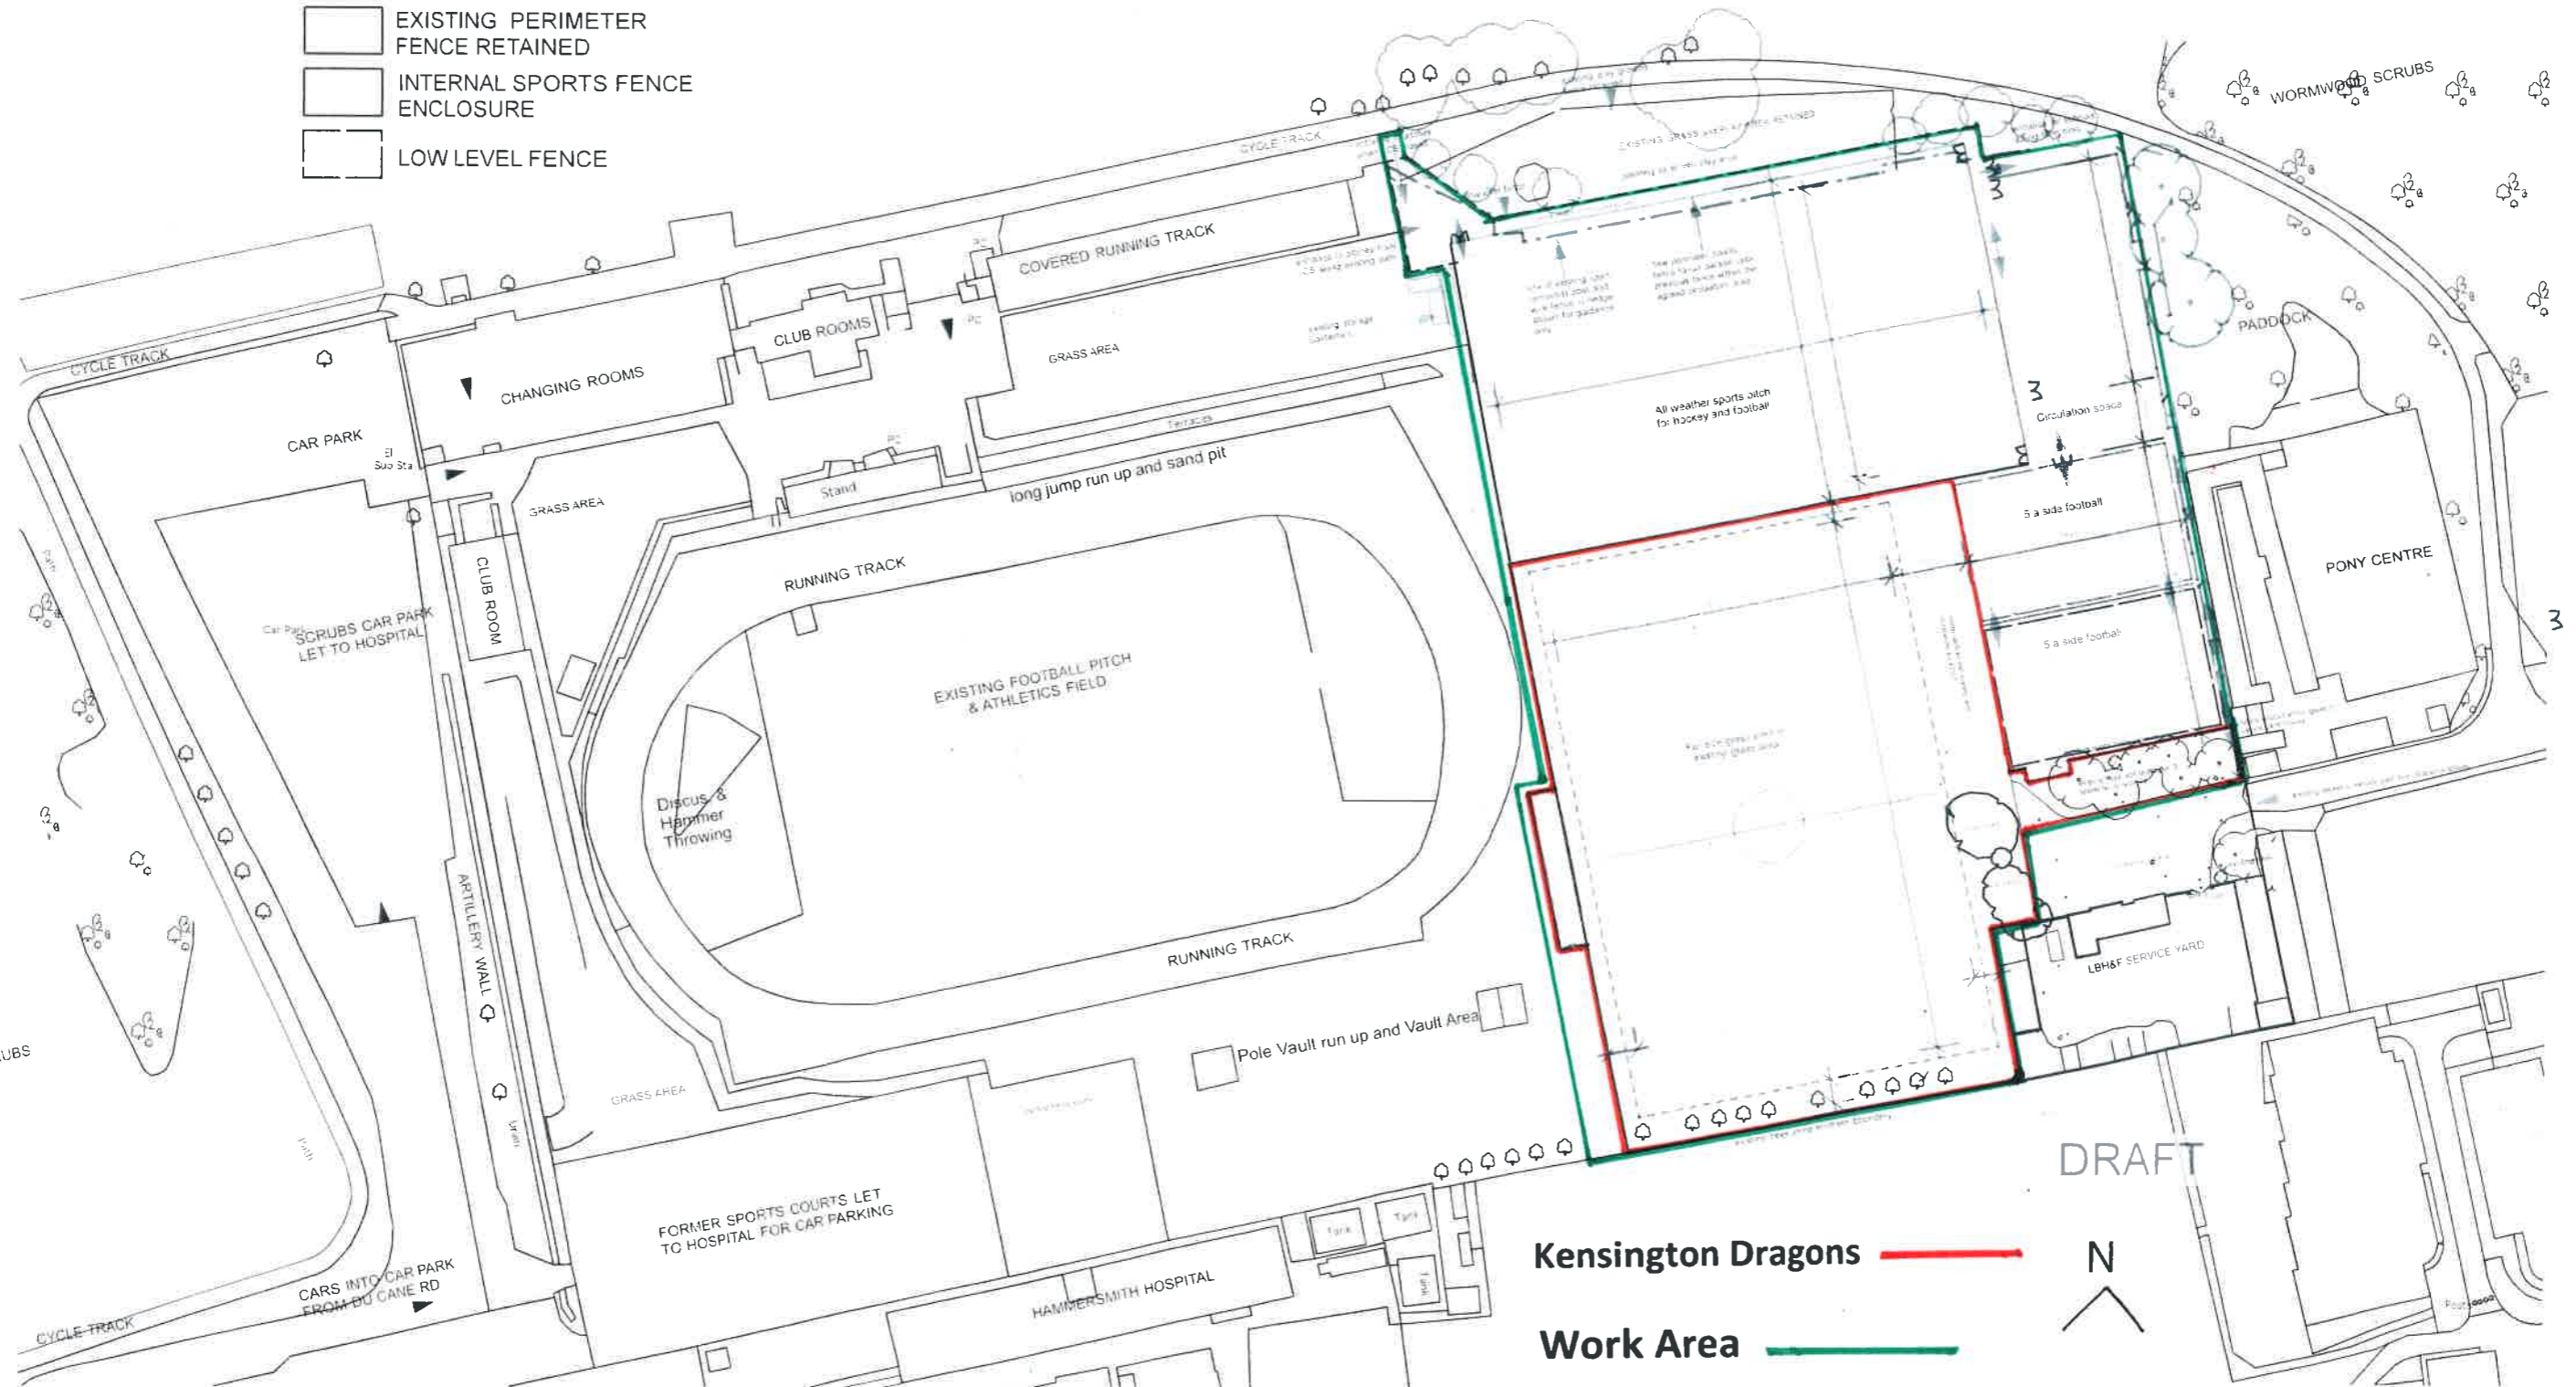

REFURBISHMENT WORKS and GRASS PITCH AT LCS

-  EXISTING PERIMETER FENCE RETAINED
-  INTERNAL SPORTS FENCE ENCLOSURE
-  LOW LEVEL FENCE

Linford Christie Stadium scale 1:500 @ A1

KDFC Lease and Works Plan

Date: 21/01/2020